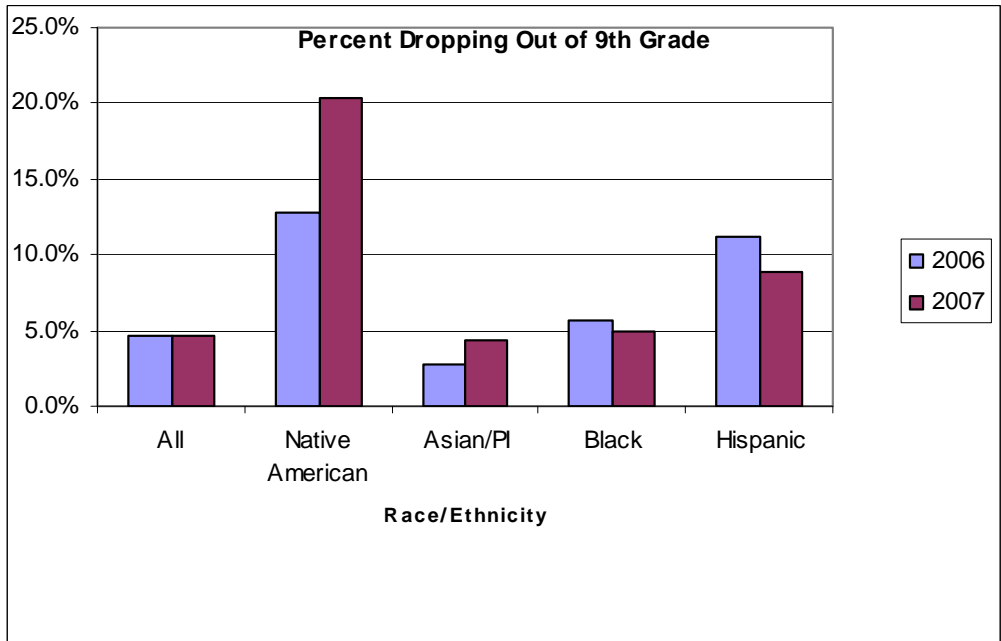

Spokane County High School Dropout Rates Grades 9-10

Source: Community Indicators Initiative of Spokane and Office of Superintendent of Public Instruction

Spokane County High School Dropout Rates Grades 11-12