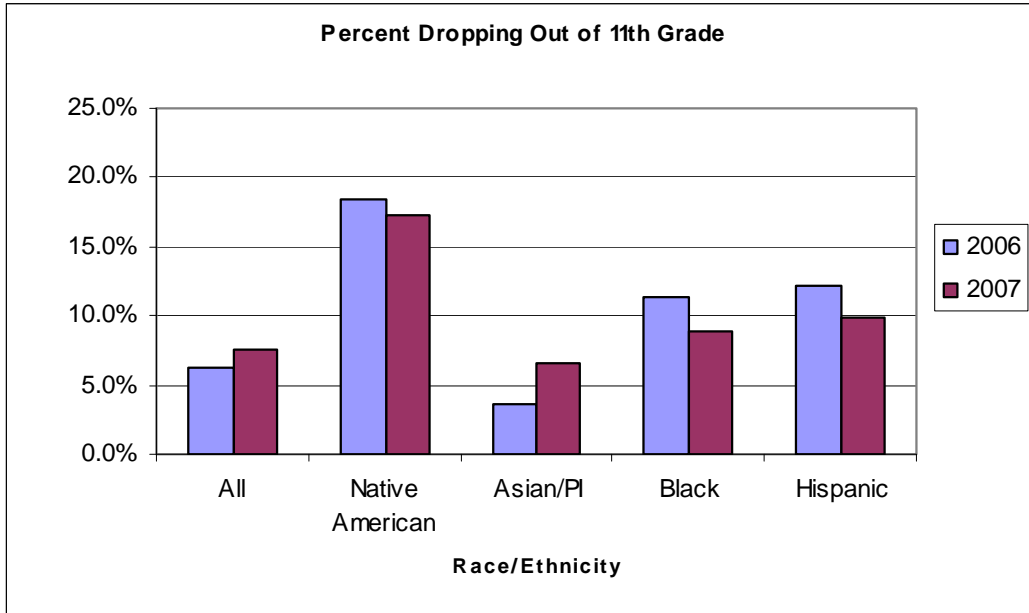

Spokane County High School Dropout Rates Grades 9-10

Source: Community Indicators Initiative of Spokane and Office of Superintendent of Public Instruction

Spokane County High School Dropout Rates Grades 11-12