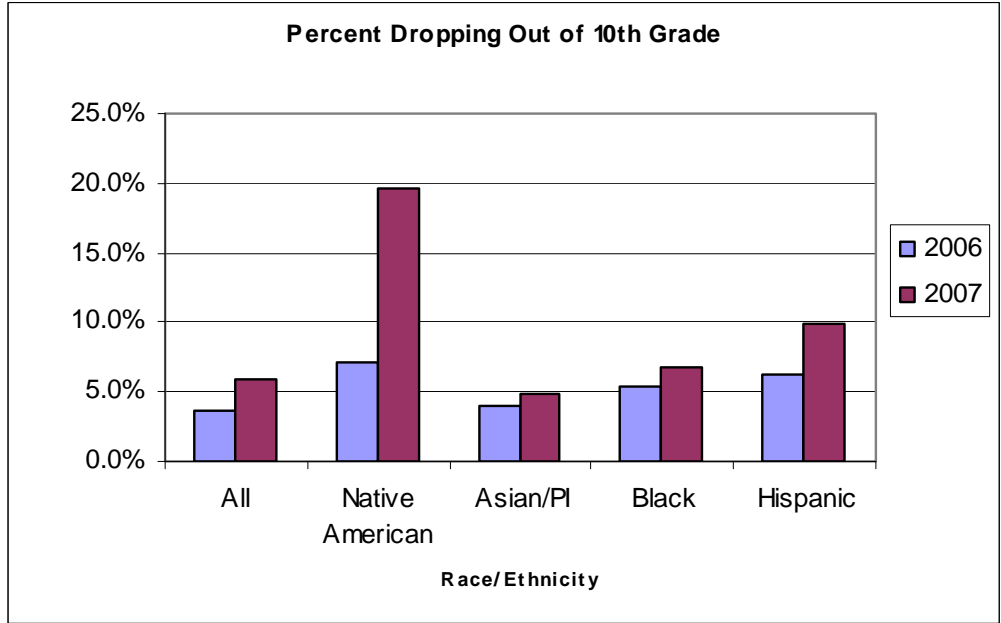

Spokane County High School Dropout Rates Grades 9-10

Source: Community Indicators Initiative of Spokane and Office of Superintendent of Public Instruction

Spokane County High School Dropout Rates Grades 11-12