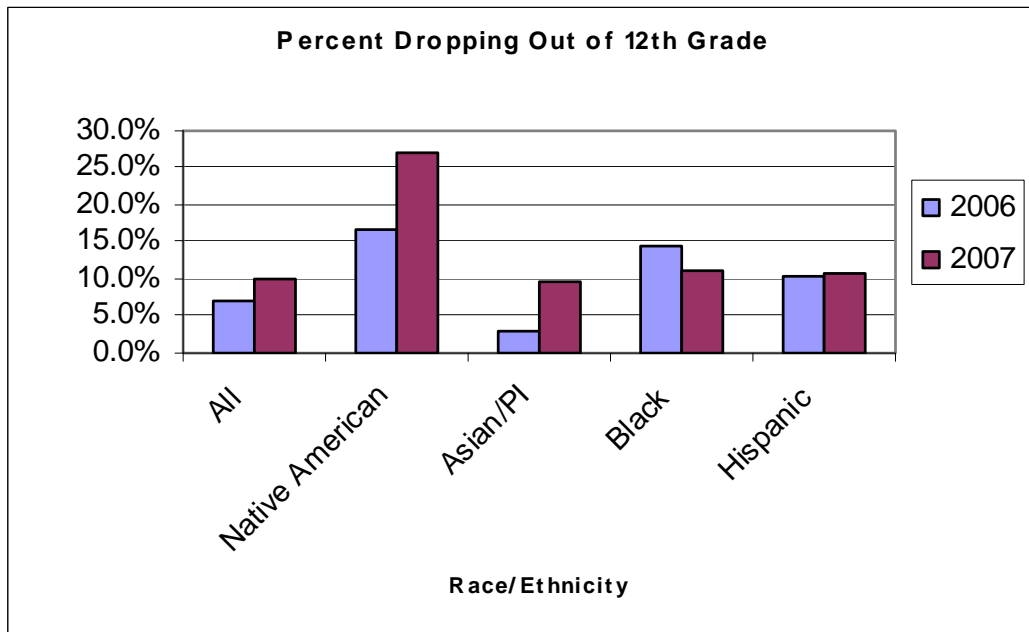

Spokane County High School Dropout Rates Grades 9-10

Source: Community Indicators Initiative of Spokane and Office of Superintendent of Public Instruction

Spokane County High School Dropout Rates Grades 11-12