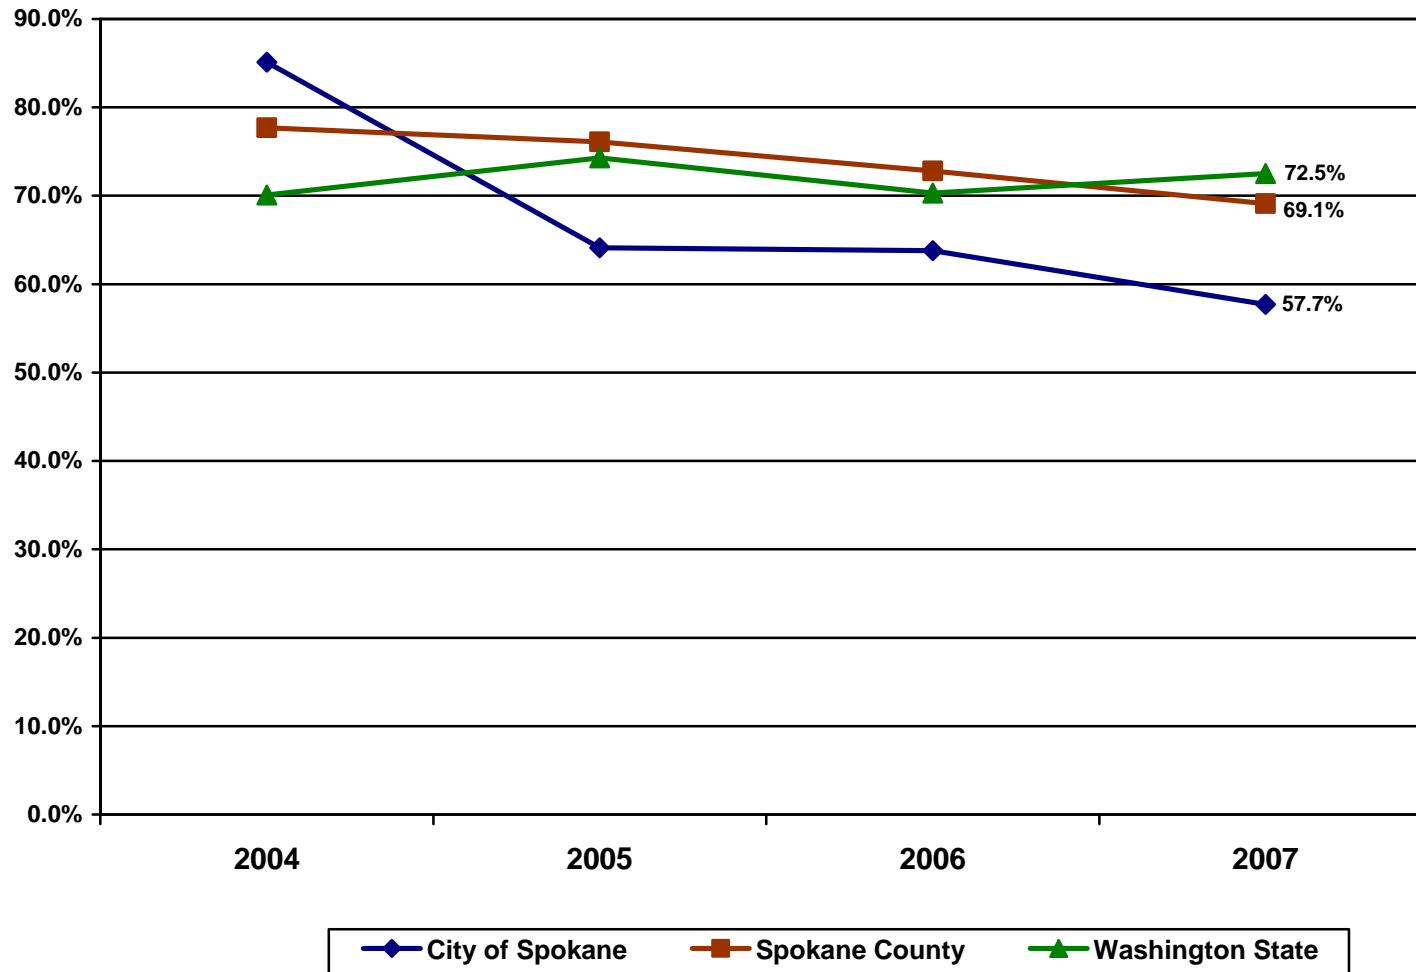

Public High School On-Time Graduation Rates

Source: Community Indicators Initiative of Spokane and Office of Superintendent of Public Instruction